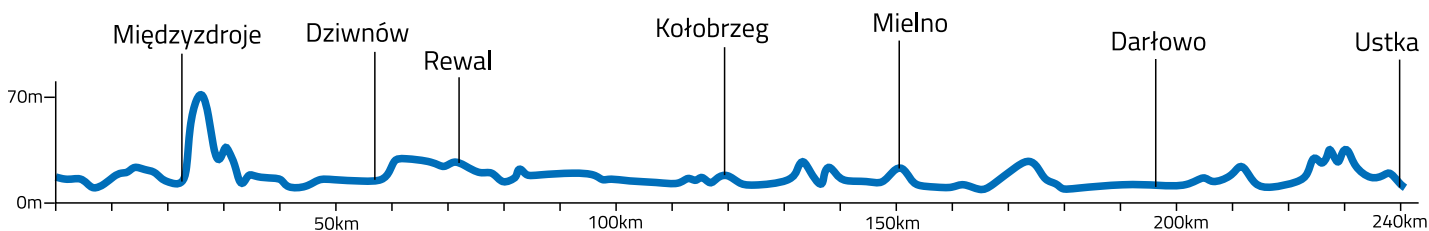

Velo Baltica Roadbook

rowery.wzp.pl